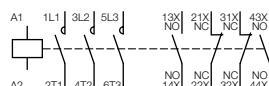

AF116B ... AF370B-30-22