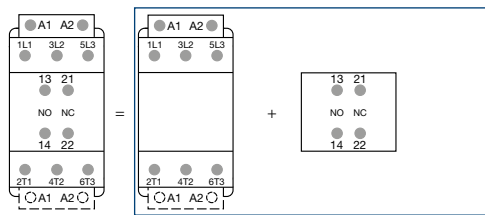

AF26(Z)B ... AF38(Z)B-30-00

AF09(Z)B ... AF16(Z)B-30-10

AF09(Z)B ... AF16(Z)B-30-01

AF26(Z)B ... AF38(Z)B-30-00

Other possible contact combinations with auxiliary contacts added by the user

Combination 11 = AF26(Z)B ... AF38(Z)B-30-00 + CA4-11E

Combination 21 = AF09(Z)B ... AF16(Z)B-30-10 + CAT4-11M

Combination 11

Combination 21

Combination 32 = AF09(Z)B ... AF16(Z)B-30-10 + CA4-22M

Combination 21 = CAL4-11 + AF09(Z)B ... AF16(Z)B-30-10

Combination 32