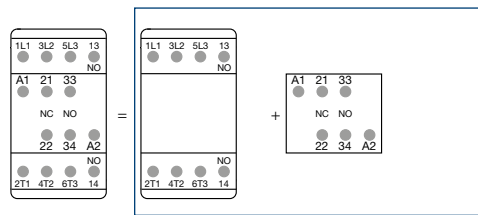

AF26(Z)B ... AF38(Z)B-30-00

AF09(Z)B ... AF16(Z)B-30-10

AF09(Z)B ... AF16(Z)B-30-01

AF26(Z)B ... AF38(Z)B-30-00

Other possible contact combinations with auxiliary contacts added by the user

Combination 11 = AF26(Z)B ... AF38(Z)B-30-00 + CA4-11E

Combination 21 = AF09(Z)B ... AF16(Z)B-30-10 + CAT4-11M

Combination 11

Combination 21

Combination 32 = AF09(Z)B ... AF16(Z)B-30-10 + CA4-22M

Combination 21 = CAL4-11 + AF09(Z)B ... AF16(Z)B-30-10

Combination 32