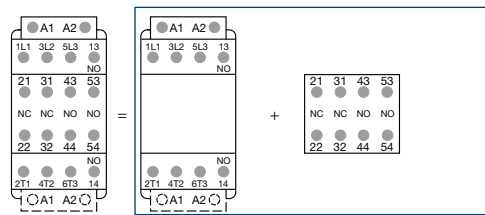

AF26(Z)B ... AF38(Z)B-30-00

AF09(Z)B ... AF16(Z)B-30-10

AF09(Z)B ... AF16(Z)B-30-01

AF26(Z)B ... AF38(Z)B-30-00

Other possible contact combinations with auxiliary contacts added by the user

Combination 11 = AF26(Z)B ... AF38(Z)B-30-00 + CA4-11E

Combination 21 = AF09(Z)B ... AF16(Z)B-30-10 + CAT4-11M

Combination 11

Combination 21

Combination 32 = AF09(Z)B ... AF16(Z)B-30-10 + CA4-22M

Combination 21 = CAL4-11 + AF09(Z)B ... AF16(Z)B-30-10

Combination 32